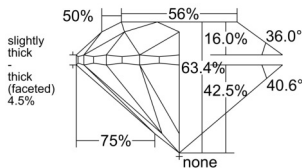

GIA®

FACSIMILE

GIA REPORT 6552077445

Verify this report at GIA.edu

GIA NATURAL DIAMOND DOSSIER®

April 21, 2026
GIA Report Number 6552077445
Shape and Cutting Style ..... Round Brilliant
Measurements ..... 4.99 - 5.02 x 3.17 mm

GRADING RESULTS

Carat Weight ..... 0.50 carat
Color Grade ..... M
Clarity Grade VS2
Cut Grade ..... Very Good

ADDITIONAL GRADING INFORMATION

Polish ..... Excellent
Symmetry ..... Excellent
Fluorescence ..... None
Clarity Characteristics ..... Crystal
Inscription(s): GIA 6552077445

PROPORTIONS

Profile to actual proportions

GRADING SCALES

GIA COLOR SCALE	GIA CLARITY SCALE	GIA CUT SCALE	
D	FLAWLESS	EXCELLENT	
E	INTERNALLY FLAWLESS		
F		VVS₁	VERY GOOD
G	VVS₂		
H	VS₁	GOOD	
I	VS₂		
J	SI₁	FAIR	
K	SI₂		
L	I₁	POOR	
M	I₂		
N	I₃		
O			
P			
Q			
R			
S			
T			
U			
V			
W			
X			
Y			
Z