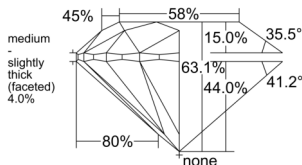

GIA®

FACSIMILE

GIA REPORT 6552075841

Verify this report at GIA.edu

GIA NATURAL DIAMOND DOSSIER®

April 20, 2026
GIA Report Number 6552075841
Shape and Cutting Style ..... Round Brilliant
Measurements ..... 5.58 - 5.65 x 3.54 mm

GRADING RESULTS

Carat Weight ..... 0.70 carat
Color Grade ..... G
Clarity Grade S11
Cut Grade ..... Excellent

ADDITIONAL GRADING INFORMATION

Polish ..... Excellent
Symmetry ..... Very Good
Fluorescence ..... None
Clarity Characteristics ..... Cloud, Crystal, Feather
Inspection(s): GIA 6552075841

PROPORTIONS

GRADING SCALES

GIA COLOR SCALE

COLOREDNESS	D
	E
	F
	G
	H
	I
	J
NEAR COLORLESS	K
	L
Faint	M
	N
	O
	P
Very Light	Q
	R
	S
	T
	U
	V
Light	W
	X
	Y
	Z

GIA CLARITY SCALE

VERY VERY SLIGHTLY INCLUDED	FLAWLESS
	INTERNALLY FLAWLESS
VERY SLIGHTLY INCLUDED	VVS₁
	VVS₂
SLIGHTLY INCLUDED	VS₁
	VS₂
INCLUDED	S1₁
	S1₂
	I₁
	I₂
	I₃

GIA CUT SCALE

EXCELLENT
VERY GOOD
GOOD
FAIR
POOR