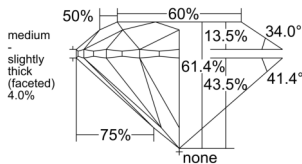

GIA®

FACSIMILE

GIA REPORT 6552075066

Verify this report at GIA.edu

GIA NATURAL DIAMOND DOSSIER®

April 22, 2026
GIA Report Number 6552075066
Shape and Cutting Style ..... Round Brilliant
Measurements ..... 5.07 - 5.10 x 3.12 mm

GRADING RESULTS

Carat Weight ..... 0.50 carat
Color Grade ..... G
Clarity Grade S11
Cut Grade ..... Excellent

ADDITIONAL GRADING INFORMATION

Polish ..... Excellent
Symmetry ..... Excellent
Fluorescence ..... None
Clarity Characteristics ..... Cloud
Inscription(s): GIA 6552075066

PROPORTIONS

Profile to actual proportions

GRADING SCALES

GIA COLOR SCALE	GIA CLARITY SCALE	GIA CUT SCALE	
D	FLAWLESS	EXCELLENT	
E	INTERNALLY FLAWLESS		
F		VVS₁	VERY GOOD
G	VVS₂		
H	VS₁	GOOD	
I	VS₂		
J	S1₁	FAIR	
K	S1₂		
L	I₁	POOR	
M	I₂		
N	I₃		
O			
P			
Q			
R			
S			
T			
U			
V			
W			
X			
Y			
Z