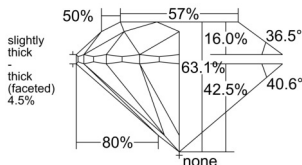

GIA®

FACSIMILE

GIA REPORT 6552074651

Verify this report at GIA.edu

GIA NATURAL DIAMOND DOSSIER®

April 22, 2026
GIA Report Number 6552074651
Shape and Cutting Style ..... Round Brilliant
Measurements ..... 4.64 - 4.67 x 2.94 mm

GRADING RESULTS

Carat Weight ..... 0.40 carat
Color Grade ..... G
Clarity Grade VS2
Cut Grade ..... Very Good

ADDITIONAL GRADING INFORMATION

Polish ..... Excellent
Symmetry ..... Excellent
Fluorescence ..... None
Clarity Characteristics..... Cloud, Crystal, Indented Natural
Inspection(s): GIA 6552074651

PROPORTIONS

Profile to actual proportions