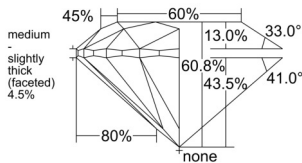

GIA®

FACSIMILE

GIA REPORT 6552074291

Verify this report at GIA.edu

GIA NATURAL DIAMOND DOSSIER®

April 22, 2026
GIA Report Number 6552074291
Shape and Cutting Style ..... Round Brilliant
Measurements ..... 4.73 - 4.75 x 2.88 mm

GRADING RESULTS

Carat Weight ..... 0.40 carat
Color Grade ..... F
Clarity Grade SI2
Cut Grade ..... Excellent

ADDITIONAL GRADING INFORMATION

Polish ..... Excellent
Symmetry ..... Excellent
Fluorescence ..... Medium Blue
Clarity Characteristics ..... Crystal, Cloud
Inscription(s): GIA 6552074291

PROPORTIONS

Profile to actual proportions