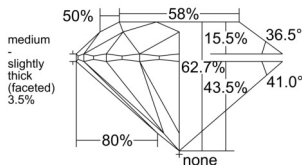

GIA®

FACSIMILE

GIA REPORT 6552074081

Verify this report at GIA.edu

GIA NATURAL DIAMOND DOSSIER®

April 21, 2026
GIA Report Number 6552074081
Shape and Cutting Style ..... Round Brilliant
Measurements ..... 5.59 - 5.61 x 3.51 mm

GRADING RESULTS

Carat Weight ..... 0.68 carat
Color Grade ..... F
Clarity Grade VS2
Cut Grade ..... Excellent

ADDITIONAL GRADING INFORMATION

Polish ..... Excellent
Symmetry ..... Excellent
Fluorescence ..... None
Clarity Characteristics..... Cloud, Crystal, Feather
Inscription(s): GIA 6552074081

PROPORTIONS

GRADING SCALES

GIA COLOR SCALE	GIA CLARITY SCALE	GIA CUT SCALE	
D	FLAWLESS	EXCELLENT	
E	INTERNALLY FLAWLESS		
F		VVS₁	VERY GOOD
G	VVS₂		
H	VS₁	GOOD	
I	VS₂		
J	SI₁	FAIR	
K	SI₂		
L	I₁	POOR	
M	I₂		
N	I₃		
O			
P			
Q			
R			
S			
T			
U			
V			
W			
X			
Y			
Z