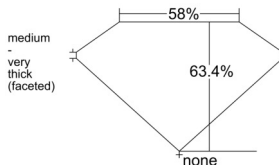

GIA®

FACSIMILE

GIA REPORT 6552073501

Verify this report at GIA.edu

GIA NATURAL DIAMOND DOSSIER®

April 21, 2026
GIA Report Number 6552073501
Shape and Cutting Style ..... Marquise Brilliant
Measurements ..... 7.95 x 4.09 x 2.59 mm

GRADING RESULTS

Carat Weight ..... 0.50 carat
Color Grade ..... F
Clarity Grade VVS2

ADDITIONAL GRADING INFORMATION

Polish ..... Excellent
Symmetry ..... Excellent
Fluorescence ..... None
Clarity Characteristics..... Pinpoint, Feather, Cloud
Inscription(s): GIA 6552073501

PROPORTIONS

Profile not to actual proportions

GRADING SCALES

GIA COLOR SCALE		GIA CLARITY SCALE			
COLORLESS	D	VERY VERY SLIGHTLY INCLUDED	FLAWLESS		
	E		INTERNALLY FLAWLESS		
	F	VERY SLIGHTLY INCLUDED	VVS₁		
	G		VVS₂		
	H		VS₁		
	NEAR COLORLESS	I	SLIGHTLY INCLUDED	VS₂	
		J		SI₁	
		FAINT	K	INCLUDED	SI₂
			L		I₁
			M		I₂
VERT LIGHT	N	LIGHT	I₃		
	O				
	P				
	Q				
	R