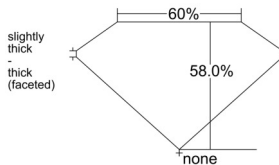

GIA®

FACSIMILE

GIA REPORT 6552073481

Verify this report at GIA.edu

GIA NATURAL DIAMOND DOSSIER®

April 20, 2026
GIA Report Number 6552073481
Shape and Cutting Style ..... Marquise Brilliant
Measurements ..... 8.29 x 4.15 x 2.41 mm

GRADING RESULTS

Carat Weight ..... 0.50 carat
Color Grade ..... D
Clarity Grade VS1

ADDITIONAL GRADING INFORMATION

Polish ..... Excellent
Symmetry ..... Excellent
Fluorescence ..... Faint
Clarity Characteristics ..... Crystal
Inscription(s): GIA 6552073481

PROPORTIONS

Profile not to actual proportions

GRADING SCALES

GIA COLOR SCALE		GIA CLARITY SCALE			
COLORLESS	D	VERY VERY SLIGHTLY INCLUDED	FLAWLESS		
	E		INTERNALLY FLAWLESS		
	F		VVS₁		
	NEAR COLORLESS	G	VERY SLIGHTLY INCLUDED	VVS₂	
		H		VS₁	
		FAINT	I	SLIGHTLY INCLUDED	VS₂
			J		SI₁
			K		SI₂
	LIGHT	L	INCLUDED	I₁	
		M		I₂	
N		I₃			
O					
P					
Q					
R