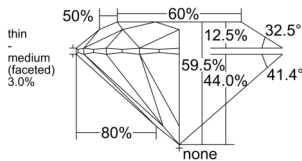

GIA®

FACSIMILE

GIA REPORT 6552073433

Verify this report at GIA.edu

GIA NATURAL DIAMOND DOSSIER®

April 21, 2026
GIA Report Number 6552073433
Shape and Cutting Style ..... Round Brilliant
Measurements ..... 5.01 - 5.03 x 2.99 mm

GRADING RESULTS

Carat Weight ..... 0.45 carat
Color Grade ..... E
Clarity Grade VS1
Cut Grade ..... Excellent

ADDITIONAL GRADING INFORMATION

Polish ..... Excellent
Symmetry ..... Excellent
Fluorescence ..... None
Clarity Characteristics ..... Cavity, Feather
Inscription(s): GIA 6552073433

PROPORTIONS

Profile to actual proportions