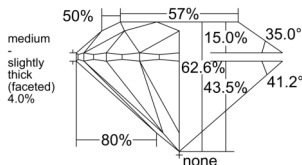

GIA®

FACSIMILE

GIA REPORT 6552072715

Verify this report at GIA.edu

GIA NATURAL DIAMOND DOSSIER®

April 21, 2026
GIA Report Number 6552072715
Shape and Cutting Style ..... Round Brilliant
Measurements ..... 4.69 - 4.72 x 2.95 mm

GRADING RESULTS

Carat Weight ..... 0.40 carat
Color Grade ..... H
Clarity Grade VVS1
Cut Grade ..... Excellent

ADDITIONAL GRADING INFORMATION

Polish ..... Excellent
Symmetry ..... Excellent
Fluorescence ..... None
Clarity Characteristics ..... Pinpoint
Inscription(s): GIA 6552072715

PROPORTIONS

Profile to actual proportions

GRADING SCALES

GIA COLOR SCALE

COLORESS	D
	E
	F
	G
	H
	I
	J
NEAR COLORESS	K
	L
FANIT	M
	N
	O
	P
VERY LIGHT	Q
	R
	S
	T
	U
	V
	W
	X
	Y
LIGHT	Z

GIA CLARITY SCALE

FLAWLESS	INTERNAL FLAWLESS	
		EXCELLENT
VERY VERY SLIGHTLY INCLUDED	VVS₁	
	VVS₂	
VERY SLIGHTLY INCLUDED	VS₁	
	VS₂	
SLIGHTLY INCLUDED	SI₁	
	SI₂	
INCLUDED	I₁	
	I₂	
	I₃	
POOR		

GIA CUT SCALE

EXCELLENT
VERY GOOD
GOOD
FAIR
POOR