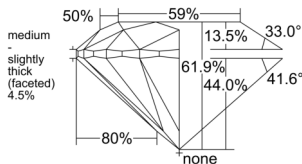

GIA®

FACSIMILE

GIA REPORT 6552072344

Verify this report at GIA.edu

GIA NATURAL DIAMOND DOSSIER®

April 20, 2026
GIA Report Number 6552072344
Shape and Cutting Style ..... Round Brilliant
Measurements ..... 5.44 - 5.46 x 3.37 mm

GRADING RESULTS

Carat Weight ..... 0.61 carat
Color Grade ..... G
Clarity Grade VS2
Cut Grade ..... Excellent

ADDITIONAL GRADING INFORMATION

Polish ..... Excellent
Symmetry ..... Excellent
Fluorescence ..... Faint
Clarity Characteristics ..... Cloud, Crystal
Inscription(s): GIA 6552072344

PROPORTIONS

Profile to actual proportions