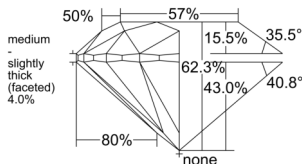

GIA®

FACSIMILE

GIA REPORT 6552069926

Verify this report at GIA.edu

GIA NATURAL DIAMOND DOSSIER®

April 20, 2026
GIA Report Number 6552069926
Shape and Cutting Style ..... Round Brilliant
Measurements ..... 5.06 - 5.09 x 3.16 mm

GRADING RESULTS

Carat Weight ..... 0.50 carat
Color Grade ..... G
Clarity Grade S11
Cut Grade ..... Excellent

ADDITIONAL GRADING INFORMATION

Polish ..... Excellent
Symmetry ..... Excellent
Fluorescence ..... None
Clarity Characteristics..... Crystal, Cloud, Feather
Inspection(s): GIA 6552069926

PROPORTIONS

Profile to actual proportions