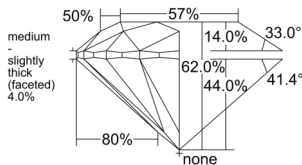

GIA®

FACSIMILE

GIA REPORT 6552069361

Verify this report at GIA.edu

GIA NATURAL DIAMOND DOSSIER®

April 20, 2026
GIA Report Number 6552069361
Shape and Cutting Style ..... Round Brilliant
Measurements ..... 4.90 - 4.93 x 3.05 mm

GRADING RESULTS

Carat Weight ..... 0.45 carat
Color Grade ..... M
Clarity Grade VVS2
Cut Grade ..... Excellent

ADDITIONAL GRADING INFORMATION

Polish ..... Excellent
Symmetry ..... Excellent
Fluorescence ..... Faint
Clarity Characteristics ..... Pinpoint, Feather
Inscription(s): GIA 6552069361

PROPORTIONS

Profile to actual proportions