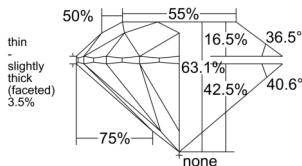

GIA®

FACSIMILE

GIA REPORT 6552063514

Verify this report at GIA.edu

GIA NATURAL DIAMOND DOSSIER®

April 27, 2026
GIA Report Number 6552063514
Shape and Cutting Style ..... Round Brilliant
Measurements ..... 4.65 - 4.69 x 2.95 mm

GRADING RESULTS

Carat Weight ..... 0.40 carat
Color Grade ..... F
Clarity Grade VS1
Cut Grade ..... Excellent

ADDITIONAL GRADING INFORMATION

Polish ..... Excellent
Symmetry ..... Very Good
Fluorescence ..... None
Clarity Characteristics ..... Cloud, Pinpoint
Inscription(s): GIA 6552063514

PROPORTIONS

Profile to actual proportions