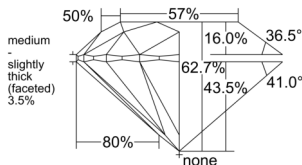

GIA®

FACSIMILE

GIA REPORT 6552063314

Verify this report at GIA.edu

GIA NATURAL DIAMOND DOSSIER®

April 27, 2026
GIA Report Number 6552063314
Shape and Cutting Style ..... Round Brilliant
Measurements ..... 5.19 - 5.23 x 3.27 mm

GRADING RESULTS

Carat Weight ..... 0.55 carat
Color Grade I
Clarity Grade VS1
Cut Grade ..... Excellent

ADDITIONAL GRADING INFORMATION

Polish ..... Excellent
Symmetry ..... Excellent
Fluorescence ..... None
Clarity Characteristics..... Crystal, Pinpoint, Cloud
Inspection(s): GIA 6552063314

PROPORTIONS

GRADING SCALES

GIA COLOR SCALE

COLORLESS	D
	E
	F
	G
	H
	I
	J
NEAR COLORLESS	K
	L
Faint	M
	N
	O
	P
Very Light	Q
	R
	S
	T
	U
	V
	W
	X
	Y
Light	Z

GIA CLARITY SCALE

FLAWLESS	INTERNAL FLAWLESS	
		EXCELLENT
VERY VERY SLIGHTLY INCLUDED	VVS₁	
	VVS₂	
VERY SLIGHTLY INCLUDED	VS₁	
	VS₂	
SLIGHTLY INCLUDED	SI₁	
	SI₂	
INCLUDED	I₁	
	I₂	
	I₃	

GIA CUT SCALE

EXCELLENT
VERY GOOD
GOOD
FAIR
POOR