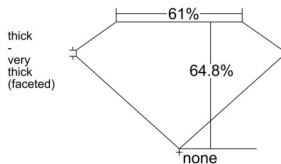

GIA®

FACSIMILE

GIA REPORT 6552061228

Verify this report at GIA.edu

GIA NATURAL DIAMOND DOSSIER®

April 17, 2026
GIA Report Number 6552061228
Shape and Cutting Style ..... Pear Brilliant
Measurements ..... 7.56 x 4.81 x 3.12 mm

GRADING RESULTS

Carat Weight ..... 0.71 carat
Color Grade I
Clarity Grade VS1

ADDITIONAL GRADING INFORMATION

Polish ..... Excellent
Symmetry ..... Excellent
Fluorescence ..... None
Clarity Characteristics ..... Crystal
Inscription(s): GIA 6552061228

PROPORTIONS

Profile not to actual proportions

GRADING SCALES

GIA COLOR SCALE		GIA CLARITY SCALE			
COLORLESS	D	VERY VERY SLIGHTLY INCLUDED	FLAWLESS		
	E		INTERNALLY FLAWLESS		
	F	VERY SLIGHTLY INCLUDED	VVS₁		
	G		VVS₂		
	H		VS₁		
	NEAR COLORLESS	I	SLIGHTLY INCLUDED	VS₂	
		J		SI₁	
		FAINT	K	INCLUDED	SI₂
			L		I₁
			M		I₂
VERT LIGHT	N	LIGHT	I₃		
	O				
	P				
	Q				
	R				
	S				
LIGHT	T				
	U				
	V				
	W				
	X				
Y					
Z