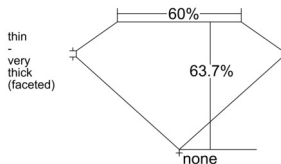

GIA®

FACSIMILE

GIA REPORT 6552061045

Verify this report at GIA.edu

GIA NATURAL DIAMOND DOSSIER®

April 17, 2026
GIA Report Number 6552061045
Shape and Cutting Style ..... Heart Brilliant
Measurements ..... 4.35 x 5.04 x 3.21 mm

GRADING RESULTS

Carat Weight ..... 0.40 carat
Color Grade ..... F
Clarity Grade VVS1

ADDITIONAL GRADING INFORMATION

Polish ..... Excellent
Symmetry ..... Very Good
Fluorescence ..... None
Clarity Characteristics ..... Pinpoint, Cavity, Feather
Inspection(s): GIA 6552061045

PROPORTIONS

Profile not to actual proportions

GRADING SCALES

GIA COLOR SCALE		GIA CLARITY SCALE			
COLORLESS	D	VERY VERY SLIGHTLY INCLUDED	FLAWLESS		
	E		INTERNALLY FLAWLESS		
	F	VERY SLIGHTLY INCLUDED	VVS₁		
	G		VVS₂		
	H		VS₁		
	NEAR COLORLESS	I	SLIGHTLY INCLUDED	VS₂	
		J		SI₁	
		FAINT	K	INCLUDED	SI₂
			L		I₁
			M		I₂
VERT LIGHT	N	INCLUDED	I₃		
	O				
	P				
	Q				
	R				
LIGHT	S				
	T				
	U				
	V				
	W				
	X				
	Y				
	Z