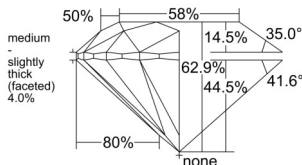

GIA®

FACSIMILE

GIA REPORT 6552059824

Verify this report at GIA.edu

GIA NATURAL DIAMOND DOSSIER®

April 16, 2026
GIA Report Number 6552059824
Shape and Cutting Style ..... Round Brilliant
Measurements ..... 4.81 - 4.85 x 3.03 mm

GRADING RESULTS

Carat Weight ..... 0.43 carat
Color Grade ..... E
Clarity Grade VVS1
Cut Grade ..... Excellent

ADDITIONAL GRADING INFORMATION

Polish ..... Excellent
Symmetry ..... Excellent
Fluorescence ..... None
Clarity Characteristics ..... Pinpoint
Inscription(s): GIA 6552059824

PROPORTIONS

Profile to actual proportions

GRADING SCALES

GIA COLOR SCALE

COLORLESS	D
	E
	F
	G
	H
	I
	J
NEAR COLORLESS	K
	L
FAIN	M
	N
	O
	P
	Q
VERY LIGHT	R
	S
	T
	U
	V
	W
	X
	Y
LIGHT	Z

GIA CLARITY SCALE

FLAWLESS	INTERNAL FLAWLESS	
		FLAWLESS
VERY VERY SLIGHTLY INCLUDED	VVS₁	
	VVS₂	
VERY SLIGHTLY INCLUDED	VS₁	
	VS₂	
SLIGHTLY INCLUDED	SI₁	
	SI₂	
INCLUDED	I₁	
	I₂	
	I₃	

GIA CUT SCALE

EXCELLENT
VERY GOOD
GOOD
FAIR
POOR