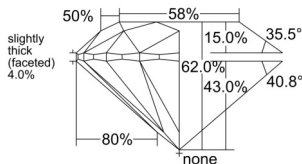

GIA®

FACSIMILE

GIA REPORT 6552059057

Verify this report at GIA.edu

GIA NATURAL DIAMOND DOSSIER®

April 17, 2026
GIA Report Number 6552059057
Shape and Cutting Style ..... Round Brilliant
Measurements ..... 5.26 - 5.29 x 3.27 mm

GRADING RESULTS

Carat Weight ..... 0.56 carat
Color Grade ..... G
Clarity Grade VS2
Cut Grade ..... Excellent

ADDITIONAL GRADING INFORMATION

Polish ..... Excellent
Symmetry ..... Excellent
Fluorescence ..... None
Clarity Characteristics..... Crystal, Cloud
Inscription(s): GIA 6552059057

PROPORTIONS

Profile to actual proportions

GRADING SCALES

GIA COLOR SCALE	GIA CLARITY SCALE	GIA CUT SCALE	
D	FLAWLESS	EXCELLENT	
E	INTERNALLY FLAWLESS		
F		VVS₁	VERY GOOD
G	VVS₂		
H	VS₁	GOOD	
I	VS₂		
J	SI₁	FAIR	
K	SI₂		
L	I₁	POOR	
M			
N			
O	I₂		
P			
Q	I₃		
R			
S			
T			
U			
V			
W			
X			
Y			
Z