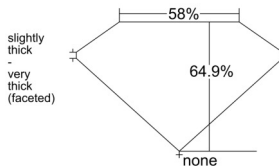

GIA®

FACSIMILE

GIA REPORT 6552055824

Verify this report at GIA.edu

GIA NATURAL DIAMOND DOSSIER®

April 16, 2026
GIA Report Number 6552055824
Shape and Cutting Style ..... Oval Brilliant
Measurements ..... 6.84 x 4.87 x 3.16 mm

GRADING RESULTS

Carat Weight ..... 0.70 carat
Color Grade ..... E
Clarity Grade VS1

ADDITIONAL GRADING INFORMATION

Polish ..... Excellent
Symmetry ..... Excellent
Fluorescence ..... None
Clarity Characteristics..... Feather, Cloud, Pinpoint
Inscription(s): GIA 6552055824

PROPORTIONS

Profile not to actual proportions

GRADING SCALES

GIA COLOR SCALE		GIA CLARITY SCALE			
COLORLESS	D	VERY VERY SLIGHTLY INCLUDED	FLAWLESS		
	E		INTERNALLY FLAWLESS		
	F	VERY SLIGHTLY INCLUDED	VS₁		
	G		VS₂		
	H		VS₁		
	NEAR COLORLESS	I	SLIGHTLY INCLUDED	VS₂	
		J		SI₁	
		FAINT	K	INCLUDED	SI₂
			L		I₁
			M		I₂
VERT LIGHT	N	LIGHT	I₃		
	O				
	P				
	Q				
	R