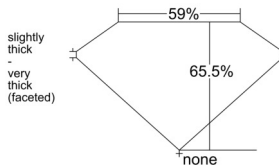

GIA®

FACSIMILE

GIA REPORT 6552047712

Verify this report at GIA.edu

GIA NATURAL DIAMOND DOSSIER®

April 15, 2026
GIA Report Number 6552047712
Shape and Cutting Style ..... Pear Brilliant
Measurements ..... 7.11 x 4.61 x 3.02 mm

GRADING RESULTS

Carat Weight ..... 0.60 carat
Color Grade ..... H
Clarity Grade VS2

ADDITIONAL GRADING INFORMATION

Polish ..... Excellent
Symmetry ..... Very Good
Fluorescence ..... None
Clarity Characteristics..... Cloud, Crystal
Inscription(s): GIA 6552047712

PROPORTIONS

Profile not to actual proportions

GRADING SCALES

GIA COLOR SCALE		GIA CLARITY SCALE			
COLORLESS	D	VERY VERY SLIGHTLY INCLUDED	FLAWLESS		
	E		INTERNALLY FLAWLESS		
	F		VVS₁		
	G		VVS₂		
	NEAR COLORLESS	H	VERY SLIGHTLY INCLUDED	VS₁	
		I		VS₂	
		FAINT	J	SLIGHTLY INCLUDED	S₁
			K		S₂
	L		I₁		
	M		I₂		
N	I₃				
P					
VERT LIGHT	Q	INCLUDED			
	R				
	S				
	T				
	U				
	V				
LIGHT	W				
	X				
	Y				
	Z