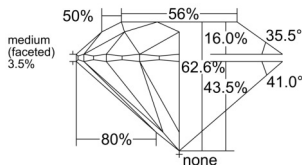

GIA®

FACSIMILE

GIA NATURAL DIAMOND DOSSIER®

April 16, 2026
GIA Report Number 6552047545
Shape and Cutting Style ..... Round Brilliant
Measurements ..... 5.10 - 5.13 x 3.20 mm

GRADING RESULTS

Carat Weight ..... 0.51 carat
Color Grade ..... F
Clarity Grade VS1
Cut Grade ..... Excellent

ADDITIONAL GRADING INFORMATION

Polish ..... Excellent
Symmetry ..... Excellent
Fluorescence ..... None
Clarity Characteristics ..... Cloud, Feather
Inscription(s): GIA 6552047545

GIA REPORT 6552047545

Verify this report at gia.edu

PROPORTIONS

Profile to actual proportions