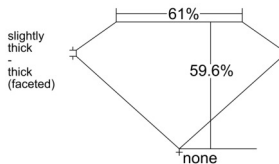

GIA®

FACSIMILE

GIA REPORT 6552043661

Verify this report at GIA.edu

GIA NATURAL DIAMOND DOSSIER®

April 15, 2026
GIA Report Number 6552043661
Shape and Cutting Style ..... Pear Brilliant
Measurements ..... 6.21 x 3.88 x 2.31 mm

GRADING RESULTS

Carat Weight ..... 0.33 carat
Color Grade ..... G
Clarity Grade VVS2

ADDITIONAL GRADING INFORMATION

Polish ..... Excellent
Symmetry ..... Very Good
Fluorescence ..... None
Clarity Characteristics..... Crystal, Needle, Pinpoint, Cloud
Inscription(s): GIA 6552043661

PROPORTIONS

Profile not to actual proportions

GRADING SCALES

GIA COLOR SCALE		GIA CLARITY SCALE			
COLORLESS	D	VERY VERY SLIGHTLY INCLUDED	FLAWLESS		
	E		INTERNALLY FLAWLESS		
	F	VERY SLIGHTLY INCLUDED	VVS₁		
	G		VVS₂		
	H		VS₁		
	NEAR COLORLESS	I	SLIGHTLY INCLUDED	VS₂	
		J		SI₁	
		FAINT	K	INCLUDED	SI₂
			L		I₁
			M		I₂
VERT LIGHT	N	LIGHT	I₃		
	O				
	P				
	Q				
	R