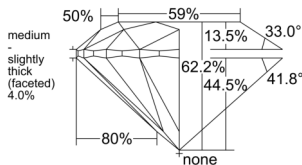

GIA®

FACSIMILE

GIA REPORT 6552043251

Verify this report at GIA.edu

GIA NATURAL DIAMOND DOSSIER®

April 15, 2026
GIA Report Number 6552043251
Shape and Cutting Style ..... Round Brilliant
Measurements ..... 3.69 - 3.71 x 2.30 mm

GRADING RESULTS

Carat Weight ..... 0.19 carat
Color Grade ..... H
Clarity Grade VS2
Cut Grade ..... Excellent

ADDITIONAL GRADING INFORMATION

Polish ..... Excellent
Symmetry ..... Excellent
Fluorescence ..... None
Clarity Characteristics ..... Cloud, Crystal
Inscription(s): GIA 6552043251

PROPORTIONS

Profile to actual proportions

GRADING SCALES

GIA COLOR SCALE	GIA CLARITY SCALE	GIA CUT SCALE	
D	FLAWLESS	EXCELLENT	
E	INTERNALLY FLAWLESS		
F		VVS₁	VERY GOOD
G	VVS₂		
H	VS₁	GOOD	
I	VS₂		
J	SI₁	FAIR	
K	SI₂		
L	I₁	POOR	
M			
N			
O	I₂		
P			
Q	I₃		
R			
S			
T			
U			
V			
W			
X			
Y			
Z