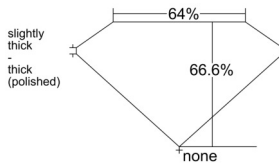

GIA®

FACSIMILE

GIA REPORT 6552041381

Verify this report at GIA.edu

GIA NATURAL DIAMOND DOSSIER®

April 15, 2026
GIA Report Number 6552041381
Shape and Cutting Style ..... Square Emerald Cut
Measurements ..... 4.89 x 4.88 x 3.25 mm

GRADING RESULTS

Carat Weight ..... 0.71 carat
Color Grade ..... E
Clarity Grade VVS2

ADDITIONAL GRADING INFORMATION

Polish ..... Excellent
Symmetry ..... Excellent
Fluorescence ..... None
Clarity Characteristics ..... Pinpoint, Cloud
Inscription(s): GIA 6552041381

PROPORTIONS

Profile not to actual proportions

GRADING SCALES

GIA COLOR SCALE		GIA CLARITY SCALE			
COLORLESS	D	VERY VERY SLIGHTLY INCLUDED	FLAWLESS		
	E		INTERNALLY FLAWLESS		
	F	VERY SLIGHTLY INCLUDED	VVS₁		
	G		VVS₂		
	H		VS₁		
	NEAR COLORLESS	I	SLIGHTLY INCLUDED	VS₂	
		J		SI₁	
		FAINT	K	INCLUDED	SI₂
			L		I₁
			M		I₂
VERT LIGHT	N	LIGHT	I₃		
	O				
	P				
	Q				
	R