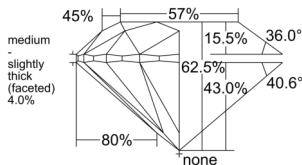

GIA®

FACSIMILE

GIA REPORT 6552041311

Verify this report at GIA.edu

GIA NATURAL DIAMOND DOSSIER®

April 15, 2026
GIA Report Number 6552041311
Shape and Cutting Style ..... Round Brilliant
Measurements ..... 6.00 - 6.03 x 3.76 mm

GRADING RESULTS

Carat Weight ..... 0.85 carat
Color Grade ..... D
Clarity Grade VVS1
Cut Grade ..... Excellent

ADDITIONAL GRADING INFORMATION

Polish ..... Excellent
Symmetry ..... Excellent
Fluorescence ..... None
Clarity Characteristics ..... Cloud, Pinpoint, Feather
Inscription(s): GIA 6552041311

PROPORTIONS

Profile to actual proportions