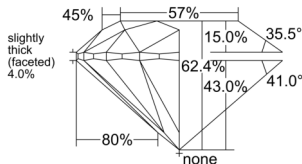

GIA®

FACSIMILE

GIA NATURAL DIAMOND DOSSIER®

April 14, 2026
GIA Report Number 6552030743
Shape and Cutting Style ..... Round Brilliant
Measurements ..... 4.74 - 4.76 x 2.97 mm

GRADING RESULTS

Carat Weight ..... 0.41 carat
Color Grade ..... D
Clarity Grade VVS2
Cut Grade ..... Excellent

ADDITIONAL GRADING INFORMATION

Polish ..... Excellent
Symmetry ..... Excellent
Fluorescence ..... Strong Blue
Clarity Characteristics ..... Cloud, Pinpoint
Inscription(s): GIA 6552030743

GIA REPORT 6552030743

Verify this report at GIA.edu

PROPORTIONS

Profile to actual proportions