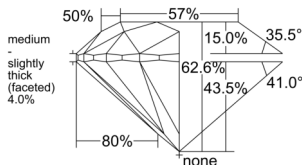

GIA®

FACSIMILE

GIA REPORT 6552029073

Verify this report at GIA.edu

GIA NATURAL DIAMOND DOSSIER®

April 14, 2026
GIA Report Number 6552029073
Shape and Cutting Style ..... Round Brilliant
Measurements ..... 5.41 - 5.44 x 3.39 mm

GRADING RESULTS

Carat Weight ..... 0.62 carat
Color Grade ..... E
Clarity Grade VVS1
Cut Grade ..... Excellent

ADDITIONAL GRADING INFORMATION

Polish ..... Excellent
Symmetry ..... Excellent
Fluorescence ..... None
Clarity Characteristics ..... Feather
Inscription(s): GIA 6552029073

PROPORTIONS

GRADING SCALES

GIA COLOR SCALE

COLOREDNESS	D
	E
	F
	G
	H
	I
	J
NEAR COLORLESS	K
	L
FAIN	M
	N
	O
	P
VERY LIGHT	Q
	R
	S
	T
	U
	V
	W
	X
	Y
LIGHT	Z

GIA CLARITY SCALE

FLAWLESS	INTERNAL FLAWLESS	VERY VERY SLIGHTLY INCLUDED	VERY SLIGHTLY INCLUDED	SLIGHTLY INCLUDED	INCLUDED	FLAWLESS
						EXCELLENT
VVS₁	VVS₂	VS₁	VS₂	SI₁	SI₂	VERY GOOD
						GOOD
I₁	I₂	I₃				FAIR
			POOR			

GIA CUT SCALE

EXCELLENT
VERY GOOD
GOOD
FAIR
POOR