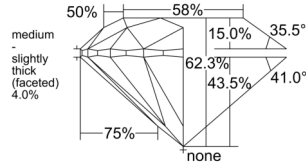

GIA®

FACSIMILE

GIA REPORT 6552029005

Verify this report at GIA.edu

GIA NATURAL DIAMOND DOSSIER®

April 15, 2026
GIA Report Number 6552029005
Shape and Cutting Style ..... Round Brilliant
Measurements ..... 5.97 - 6.01 x 3.73 mm

GRADING RESULTS

Carat Weight ..... 0.83 carat
Color Grade ..... G
Clarity Grade VVS1
Cut Grade ..... Excellent

ADDITIONAL GRADING INFORMATION

Polish ..... Excellent
Symmetry ..... Excellent
Fluorescence ..... None
Clarity Characteristics..... Cloud, Pinpoint, Feather
Inscription(s): GIA 6552029005

PROPORTIONS

Profile to actual proportions

GRADING SCALES

GIA COLOR SCALE	GIA CLARITY SCALE	GIA CUT SCALE
COLOREDNESS	FLAWLESS	EXCELLENT
D	FLAWLESS	
E	INTERNALLY FLAWLESS	VERY GOOD
F	VVS₁	
G	VVS₂	
H	VS₁	
I	VS₂	GOOD
J	SI₁	
K	SI₂	FAIR
L	I₁	
M	I₂	POOR
N	I₃	
O		
P		
Q		
R		
S		
T		
U		
V		
W		
X		
Y		
Z