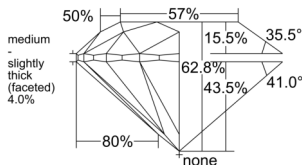

GIA®

FACSIMILE

GIA REPORT 6552024892

Verify this report at GIA.edu

GIA NATURAL DIAMOND DOSSIER®

April 14, 2026
GIA Report Number 6552024892
Shape and Cutting Style ..... Round Brilliant
Measurements ..... 4.67 - 4.70 x 2.94 mm

GRADING RESULTS

Carat Weight ..... 0.40 carat
Color Grade ..... K
Clarity Grade VS1
Cut Grade ..... Excellent

ADDITIONAL GRADING INFORMATION

Polish ..... Excellent
Symmetry ..... Excellent
Fluorescence ..... Medium Blue
Clarity Characteristics ..... Cloud, Pinpoint
Inscription(s): GIA 6552024892

PROPORTIONS

GRADING SCALES

GIA COLOR SCALE	GIA CLARITY SCALE	GIA CUT SCALE
COLOURLESS D	FLAWLESS	EXCELLENT
E	INTERNALLY FLAWLESS	
F	VVS₁	VERY GOOD
G		
H	VVS₂	GOOD
I	VS₁	
J	VS₂	FAIR
K	SI₁	
L	SI₂	POOR
M	I₁	
N	I₂	
O	I₃	
P		
Q		
R		
S		
T		
U		
V		
W		
X		
Y		
Z