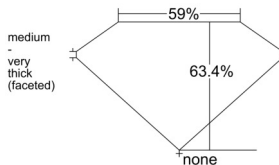

GIA®

FACSIMILE

GIA REPORT 6552024638

Verify this report at GIA.edu

GIA NATURAL DIAMOND DOSSIER®

April 13, 2026
GIA Report Number 6552024638
Shape and Cutting Style ..... Pear Brilliant
Measurements ..... 6.96 x 4.50 x 2.86 mm

GRADING RESULTS

Carat Weight ..... 0.53 carat
Color Grade ..... F
Clarity Grade VVS2

ADDITIONAL GRADING INFORMATION

Polish ..... Excellent
Symmetry ..... Very Good
Fluorescence ..... None
Clarity Characteristics ..... Cloud, Pinpoint
Inscription(s): GIA 6552024638

PROPORTIONS

Profile not to actual proportions

GRADING SCALES

GIA COLOR SCALE		GIA CLARITY SCALE	
COLORLESS	D	VERY VERY SLIGHTLY INCLUDED	FLAWLESS
	E		INTERNALLY FLAWLESS
	F		VVS₁
	G		VVS₂
	H		VS₁
	I		VS₂
	J		SI₁
	K		SI₂
	L		I₁
	M		I₂
NEAR COLORLESS	N	SLIGHTLY INCLUDED	I₃
	O		
	P		
	Q		
FAINT	R		
	S		
	T		
	U		
VERT LIGHT	V		
	W		
	X		
	Y		
LIGHT	Z