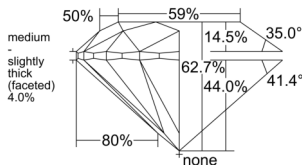

GIA®

FACSIMILE

GIA REPORT 6552019974

Verify this report at GIA.edu

GIA NATURAL DIAMOND DOSSIER®

April 11, 2026
GIA Report Number 6552019974
Shape and Cutting Style ..... Round Brilliant
Measurements ..... 5.03 - 5.07 x 3.16 mm

GRADING RESULTS

Carat Weight ..... 0.50 carat
Color Grade ..... G
Clarity Grade VS1
Cut Grade ..... Excellent

ADDITIONAL GRADING INFORMATION

Polish ..... Excellent
Symmetry ..... Excellent
Fluorescence ..... None
Clarity Characteristics ..... Feather, Cloud, Pinpoint
Inscription(s): GIA 6552019974

PROPORTIONS

Profile to actual proportions