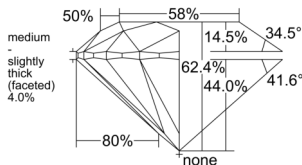

GIA®

FACSIMILE

GIA REPORT 6552012823

Verify this report at GIA.edu

GIA NATURAL DIAMOND DOSSIER®

April 13, 2026
GIA Report Number 6552012823
Shape and Cutting Style ..... Round Brilliant
Measurements ..... 4.80 - 4.83 x 3.00 mm

GRADING RESULTS

Carat Weight ..... 0.42 carat
Color Grade ..... H
Clarity Grade VS2
Cut Grade ..... Excellent

ADDITIONAL GRADING INFORMATION

Polish ..... Excellent
Symmetry ..... Excellent
Fluorescence ..... None
Clarity Characteristics ..... Cloud
Inscription(s): GIA 6552012823

PROPORTIONS

GRADING SCALES

GIA COLOR SCALE	GIA CLARITY SCALE	GIA CUT SCALE	
D	FLAWLESS	EXCELLENT	
E	INTERNALLY FLAWLESS		
F		VVS₁	VERY GOOD
G	VVS₂		
H	VS₁	GOOD	
I	VS₂		
J	SI₁	FAIR	
K	SI₂		
L	I₁	POOR	
M	I₂		
N	I₃		
O			
P			
Q			
R			
S			
T			
U			
V			
W			
X			
Y			
Z