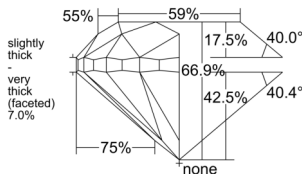

GIA®

FACSIMILE

GIA REPORT 6552012746

Verify this report at GIA.edu

GIA NATURAL DIAMOND DOSSIER®

April 13, 2026
GIA Report Number 6552012746
Shape and Cutting Style ..... Round Brilliant
Measurements ..... 5.37 - 5.41 x 3.60 mm

GRADING RESULTS

Carat Weight ..... 0.70 carat
Color Grade ..... G
Clarity Grade S11
Cut Grade ..... Good

ADDITIONAL GRADING INFORMATION

Polish ..... Excellent
Symmetry ..... Excellent
Fluorescence ..... None
Clarity Characteristics ..... Cloud
Inscription(s): GIA 6552012746

PROPORTIONS

GRADING SCALES

GIA COLOR SCALE

COLORLESS	D
	E
	F
	G
	H
	I
	J
NEAR COLORLESS	K
	L
Faint	M
	N
	O
	P
Very Light	Q
	R
	S
	T
	U
	V
Light	W
	X
	Y
	Z

GIA CLARITY SCALE

FLAWLESS	VERY VERY SLIGHTLY INCLUDED	VVS₁	VVS₂	VS₁	VS₂	S1₁	S1₂	I₁	I₂	I₃	
											VERY SLIGHTLY INCLUDED
INTERNALLY FLAWLESS											

GIA CUT SCALE

EXCELLENT
VERY GOOD
GOOD
FAIR
POOR