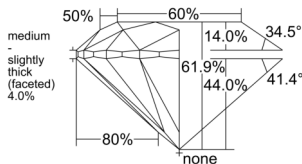

GIA®

FACSIMILE

GIA REPORT 6552012023

Verify this report at GIA.edu

GIA NATURAL DIAMOND DOSSIER®

April 13, 2026
GIA Report Number 6552012023
Shape and Cutting Style ..... Round Brilliant
Measurements ..... 4.40 - 4.43 x 2.73 mm

GRADING RESULTS

Carat Weight ..... 0.33 carat
Color Grade ..... G
Clarity Grade VS1
Cut Grade ..... Excellent

ADDITIONAL GRADING INFORMATION

Polish ..... Excellent
Symmetry ..... Excellent
Fluorescence ..... Faint
Clarity Characteristics ..... Cloud
Inscription(s): GIA 6552012023

PROPORTIONS

GRADING SCALES

GIA COLOR SCALE	GIA CLARITY SCALE	GIA CUT SCALE	
D	FLAWLESS	EXCELLENT	
E	INTERNALLY FLAWLESS		
F		VVS₁	VERY GOOD
G	VVS₂		
H	VS₁	GOOD	
I	VS₂		
J	SI₁	FAIR	
K	SI₂		
L	I₁	POOR	
M	I₂		
N	I₃		
O			
P			
Q			
R			
S			
T			
U			
V			
W			
X			
Y			
Z