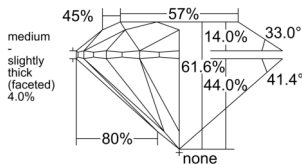

GIA®

FACSIMILE

GIA REPORT 6552001754

Verify this report at GIA.edu

GIA NATURAL DIAMOND DOSSIER®

April 09, 2026
GIA Report Number 6552001754
Shape and Cutting Style ..... Round Brilliant
Measurements ..... 4.17 - 4.18 x 2.57 mm

GRADING RESULTS

Carat Weight ..... 0.27 carat
Color Grade ..... H
Clarity Grade VS1
Cut Grade ..... Excellent

ADDITIONAL GRADING INFORMATION

Polish ..... Excellent
Symmetry ..... Excellent
Fluorescence ..... None
Clarity Characteristics ..... Feather
Inscription(s): GIA 6552001754

PROPORTIONS

Profile to actual proportions

GRADING SCALES

GIA COLOR SCALE	GIA CLARITY SCALE	GIA CUT SCALE	
D	FLAWLESS	EXCELLENT	
E	INTERNALLY FLAWLESS		
F		VVS₁	VERY GOOD
G	VVS₂		
H	VS₁	GOOD	
I	VS₂		
J	SI₁	FAIR	
K	SI₂		
L	I₁	POOR	
M	I₂		
N	I₃		
O			
P			
Q			
R			
S			
T			
U			
V			
W			
X			
Y			
Z