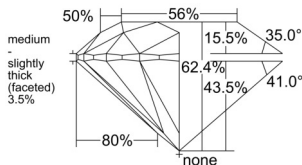

GIA®

FACSIMILE

GIA REPORT 6551668362

Verify this report at GIA.edu

GIA NATURAL DIAMOND DOSSIER®

July 07, 2026
GIA Report Number 6551668362
Shape and Cutting Style ..... Round Brilliant
Measurements ..... 5.92 - 5.95 x 3.70 mm

GRADING RESULTS

Carat Weight ..... 0.80 carat
Color Grade ..... D
Clarity Grade VS1
Cut Grade ..... Excellent

ADDITIONAL GRADING INFORMATION

Polish ..... Excellent
Symmetry ..... Excellent
Fluorescence ..... None
Clarity Characteristics..... Crystal, Feather, Pinpoint
Inscription(s): GIA 6551668362

PROPORTIONS

GRADING SCALES

GIA COLOR SCALE

COLORLESS	D
	E
	F
	G
	H
	I
	J
NEAR COLORLESS	K
	L
FAIN	M
	N
	O
	P
	Q
VERY LIGHT	R
	S
	T
	U
	V
	W
	X
	Y
LIGHT	Z

GIA CLARITY SCALE

FLAWLESS	INTERNAL FLAWLESS	
		EXCELLENT
VERY VERY SLIGHTLY INCLUDED	VVS₁	VERY GOOD
VERY SLIGHTLY INCLUDED	VVS₂	
SLIGHTLY INCLUDED	VS₁	GOOD
	VS₂	
INCLUDED	SI₁	FAIR
	SI₂	
	I₁	
INCLUDED	I₂	POOR
	I₃	

GIA CUT SCALE

EXCELLENT
VERY GOOD
GOOD
FAIR
POOR