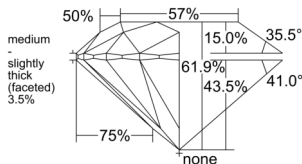

GIA®

FACSIMILE

GIA REPORT 6551644645

Verify this report at GIA.edu

GIA NATURAL DIAMOND DOSSIER®

July 02, 2026
GIA Report Number 6551644645
Shape and Cutting Style ..... Round Brilliant
Measurements ..... 5.76 - 5.79 x 3.58 mm

GRADING RESULTS

Carat Weight ..... 0.73 carat
Color Grade I
Clarity Grade VS2
Cut Grade ..... Excellent

ADDITIONAL GRADING INFORMATION

Polish ..... Excellent
Symmetry ..... Excellent
Fluorescence ..... None
Clarity Characteristics..... Crystal, Cloud, Feather
Inscription(s): GIA 6551644645

PROPORTIONS

GRADING SCALES

GIA COLOR SCALE	GIA CLARITY SCALE	GIA CUT SCALE	
D	FLAWLESS	EXCELLENT	
E	INTERNALLY FLAWLESS		
F		VVS₁	VERY GOOD
G	VVS₂		
H	VS₁	GOOD	
I	VS₂		
J	SI₁	FAIR	
K	SI₂		
L	I₁	POOR	
M	I₂		
N	I₃		
O			
P			
Q			
R			
S			
T			
U			
V			
W			
X			
Y			
Z