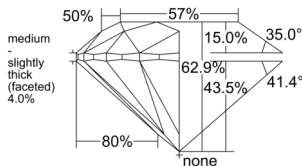

GIA®

FACSIMILE

GIA REPORT 6551628573

Verify this report at GIA.edu

GIA NATURAL DIAMOND DOSSIER®

July 01, 2026
GIA Report Number 6551628573
Shape and Cutting Style ..... Round Brilliant
Measurements ..... 5.03 - 5.07 x 3.18 mm

GRADING RESULTS

Carat Weight ..... 0.50 carat
Color Grade ..... D
Clarity Grade VS1
Cut Grade ..... Excellent

ADDITIONAL GRADING INFORMATION

Polish ..... Excellent
Symmetry ..... Excellent
Fluorescence ..... None
Clarity Characteristics ..... Feather, Needle, Pinpoint
Inscription(s): GIA 6551628573

PROPORTIONS

Profile to actual proportions