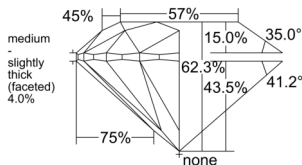

GIA®

FACSIMILE

GIA REPORT 6551592804

Verify this report at GIA.edu

GIA NATURAL DIAMOND DOSSIER®

June 26, 2026
GIA Report Number 6551592804
Shape and Cutting Style ..... Round Brilliant
Measurements ..... 5.70 - 5.73 x 3.56 mm

GRADING RESULTS

Carat Weight ..... 0.72 carat
Color Grade I
Clarity Grade VS2
Cut Grade ..... Excellent

ADDITIONAL GRADING INFORMATION

Polish ..... Excellent
Symmetry ..... Excellent
Fluorescence ..... Medium Blue
Clarity Characteristics ..... Cloud, Crystal
Inscription(s): GIA 6551592804

PROPORTIONS

Profile to actual proportions

GRADING SCALES

GIA COLOR SCALE	GIA CLARITY SCALE	GIA CUT SCALE	
D	FLAWLESS	EXCELLENT	
E	INTERNALLY FLAWLESS		
F		VVS₁	VERY GOOD
G	VVS₂		
H	VS₁	GOOD	
I	VS₂		
J	SI₁	FAIR	
K	SI₂		
L	I₁	POOR	
M	I₂		
N	I₃		
O			
P			
Q			
R			
S			
T			
U			
V			
W			
X			
Y			
Z