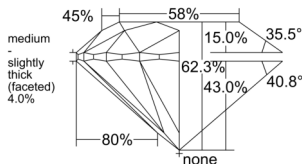

GIA®

FACSIMILE

GIA REPORT 6551578601

Verify this report at GIA.edu

GIA NATURAL DIAMOND DOSSIER®

June 26, 2026
GIA Report Number 6551578601
Shape and Cutting Style ..... Round Brilliant
Measurements ..... 5.04 - 5.08 x 3.15 mm

GRADING RESULTS

Carat Weight ..... 0.50 carat
Color Grade ..... D
Clarity Grade VS1
Cut Grade ..... Excellent

ADDITIONAL GRADING INFORMATION

Polish ..... Excellent
Symmetry ..... Excellent
Fluorescence ..... None
Clarity Characteristics ..... Cloud, Pinpoint
Inscription(s): GIA 6551578601

PROPORTIONS

GRADING SCALES

GIA COLOR SCALE

COLOURLESS	D
	E
	F
	G
	H
	I
	J
NEAR COLOURLESS	K
	L
FAIN	M
	N
	O
	P
VERY LIGHT	Q
	R
	S
	T
	U
	V
	W
	X
	Y
LIGHT	Z

GIA CLARITY SCALE

FLAWLESS	INTERNAL FLAWLESS	
		EXCELLENT
VERY VERY SLIGHTLY INCLUDED	VVS₁	VERY GOOD
VERY SLIGHTLY INCLUDED	VVS₂	
SLIGHTLY INCLUDED	VS₁	GOOD
	VS₂	
INCLUDED	SI₁	FAIR
	SI₂	
INCLUDED	I₁	POOR
	I₂	
	I₃