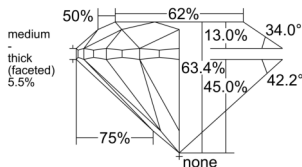

GIA®

FACSIMILE

GIA REPORT 6551574448

Verify this report at gia.edu

GIA NATURAL DIAMOND DOSSIER®

June 25, 2026
GIA Report Number 6551574448
Shape and Cutting Style ..... Round Brilliant
Measurements ..... 4.64 - 4.67 x 2.96 mm

GRADING RESULTS

Carat Weight ..... 0.40 carat
Color Grade I
Clarity Grade VS1
Cut Grade ..... Very Good

ADDITIONAL GRADING INFORMATION

Polish ..... Excellent
Symmetry ..... Very Good
Fluorescence ..... Medium Blue
Clarity Characteristics ..... Crystal
Inscription(s): GIA 6551574448

PROPORTIONS

Profile to actual proportions

GRADING SCALES

GIA COLOR SCALE	GIA CLARITY SCALE	GIA CUT SCALE	
D	FLAWLESS	EXCELLENT	
E	INTERNALLY FLAWLESS		
F		VVS₁	VERY GOOD
G	VVS₂		
H	VS₁	GOOD	
I	VS₂		
J	SI₁	FAIR	
K	SI₂		
L	I₁	POOR	
M			
N			
O	I₂		
P			
Q			
R	I₃		
S			
T			
U			
V			
W			
X			
Y			
Z