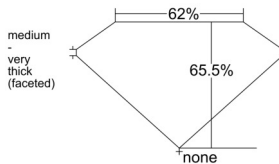

GIA®

FACSIMILE

GIA REPORT 6551570438

Verify this report at GIA.edu

GIA NATURAL DIAMOND DOSSIER®

June 25, 2026
GIA Report Number 6551570438
Shape and Cutting Style ..... Oval Brilliant
Measurements ..... 7.05 x 5.03 x 3.29 mm

GRADING RESULTS

Carat Weight ..... 0.80 carat
Color Grade ..... E
Clarity Grade VVS1

ADDITIONAL GRADING INFORMATION

Polish ..... Excellent
Symmetry ..... Very Good
Fluorescence ..... Faint
Clarity Characteristics ..... Pinpoint, Feather
Inscription(s): GIA 6551570438

PROPORTIONS

Profile not to actual proportions

GRADING SCALES

GIA COLOR SCALE		GIA CLARITY SCALE	
COLORLESS	D	VERY VERY SLIGHTLY INCLUDED	FLAWLESS
	E		INTERNALLY FLAWLESS
	F		VVS₁
	G		VVS₂
	H		VS₁
	I		VS₂
	J		SI₁
	K		SI₂
	L		I₁
	M		I₂
NEAR COLORLESS	N	SLIGHTLY INCLUDED	I₃
	O		
	P		
	Q		
FAINT	R	INCLUDED	
	S		
	T		
	U		
VERT LIGHT	V	LIGHT	
	W		
	X		
	Y		
	Z