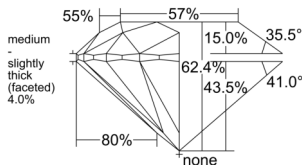

GIA®

FACSIMILE

GIA REPORT 6551570061

Verify this report at GIA.edu

GIA NATURAL DIAMOND DOSSIER®

June 27, 2026
GIA Report Number 6551570061
Shape and Cutting Style ..... Round Brilliant
Measurements ..... 5.09 - 5.12 x 3.19 mm

GRADING RESULTS

Carat Weight ..... 0.51 carat
Color Grade ..... F
Clarity Grade S11
Cut Grade ..... Excellent

ADDITIONAL GRADING INFORMATION

Polish ..... Excellent
Symmetry ..... Excellent
Fluorescence ..... Faint
Clarity Characteristics ..... Crystal, Feather
Inscription(s): GIA 6551570061

PROPORTIONS

GRADING SCALES

GIA COLOR SCALE

COLOREDNESS	D
	E
	F
	G
	H
	I
	J
NEAR COLORLESS	K
	L
	M
FAINTE	N
	O
	P
	Q
VERY LIGHT	R
	S
	T
	U
	V
	W
	X
	Y
LIGHT	Z

GIA CLARITY SCALE

FLAWLESS	INTERNAL FLAWLESS	
		FLAWLESS
VERY VERY SLIGHTLY INCLUDED	VVS₁	
	VVS₂	
VERY SLIGHTLY INCLUDED	VS₁	
	VS₂	
SLIGHTLY INCLUDED	SI₁	
	SI₂	
INCLUDED	I₁	
	I₂	
	I₃	

GIA CUT SCALE

EXCELLENT
VERY GOOD
GOOD
FAIR
POOR