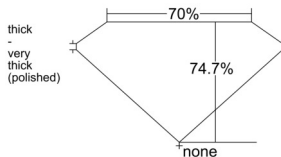

GIA®

FACSIMILE

GIA REPORT 6551564504

Verify this report at GIA.edu

GIA NATURAL DIAMOND DOSSIER®

June 24, 2026
GIA Report Number 6551564504
Shape and Cutting Style ..... Square Modified Brilliant
Measurements ..... 4.92 x 4.91 x 3.67 mm

GRADING RESULTS

Carat Weight ..... 0.81 carat
Color Grade ..... J
Clarity Grade VVS2

ADDITIONAL GRADING INFORMATION

Polish ..... Excellent
Symmetry ..... Very Good
Fluorescence ..... None
Clarity Characteristics ..... Cloud, Pinpoint
Inscription(s): GIA 6551564504

PROPORTIONS

Profile not to actual proportions

GRADING SCALES

GIA COLOR SCALE		GIA CLARITY SCALE			
COLORLESS	D	VERY VERY SLIGHTLY INCLUDED	FLAWLESS		
	E		INTERNALLY FLAWLESS		
	F	VERY SLIGHTLY INCLUDED	VVS₁		
	G		VVS₂		
	H		VS₁		
	NEAR COLORLESS	I	SLIGHTLY INCLUDED	VS₂	
		J		SI₁	
		FAINT	K	INCLUDED	SI₂
			L		I₁
			M		I₂
VERY LIGHT			N	INCLUDED	I₃
			O		
			P		
	Q				
LIGHT	R				
	S				
	T				
	U				
	V				
	Z