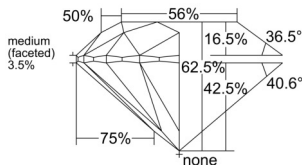

GIA®

FACSIMILE

GIA REPORT 6551559894

Verify this report at GIA.edu

GIA NATURAL DIAMOND DOSSIER®

June 24, 2026
GIA Report Number 6551559894
Shape and Cutting Style ..... Round Brilliant
Measurements ..... 5.06 - 5.08 x 3.17 mm

GRADING RESULTS

Carat Weight ..... 0.50 carat
Color Grade ..... K
Clarity Grade S11
Cut Grade ..... Excellent

ADDITIONAL GRADING INFORMATION

Polish ..... Excellent
Symmetry ..... Excellent
Fluorescence ..... Medium Blue
Clarity Characteristics ..... Cloud, Crystal
Inscription(s): GIA 6551559894

PROPORTIONS

Profile to actual proportions

GRADING SCALES

GIA COLOR SCALE	GIA CLARITY SCALE	GIA CUT SCALE	
D	FLAWLESS	EXCELLENT	
E	INTERNALLY FLAWLESS		
F		VVS₁	VERY GOOD
G	VVS₂		
H	VS₁	GOOD	
I	VS₂		
J	S1₁	FAIR	
K	S1₂		
L	I₁	POOR	
M	I₂		
N	I₃		
O			
P			
Q			
R			
S			
T			
U			
V			
W			
X			
Y			
Z