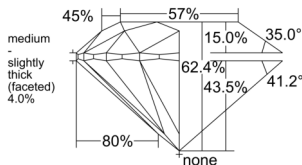

GIA®

FACSIMILE

GIA REPORT 6551559814

Verify this report at GIA.edu

GIA NATURAL DIAMOND DOSSIER®

June 24, 2026
GIA Report Number 6551559814
Shape and Cutting Style ..... Round Brilliant
Measurements ..... 4.34 - 4.37 x 2.72 mm

GRADING RESULTS

Carat Weight ..... 0.31 carat
Color Grade ..... H
Clarity Grade VS1
Cut Grade ..... Excellent

ADDITIONAL GRADING INFORMATION

Polish ..... Excellent
Symmetry ..... Excellent
Fluorescence ..... None
Clarity Characteristics..... Crystal, Cloud, Pinpoint, Needle
Inscription(s): GIA 6551559814

PROPORTIONS

Profile to actual proportions