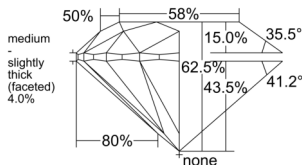

GIA®

FACSIMILE

GIA REPORT 6551558504

Verify this report at GIA.edu

GIA NATURAL DIAMOND DOSSIER®

June 23, 2026
GIA Report Number 6551558504
Shape and Cutting Style ..... Round Brilliant
Measurements ..... 4.69 - 4.71 x 2.94 mm

GRADING RESULTS

Carat Weight ..... 0.40 carat
Color Grade ..... F
Clarity Grade VS1
Cut Grade ..... Excellent

ADDITIONAL GRADING INFORMATION

Polish ..... Excellent
Symmetry ..... Excellent
Fluorescence ..... None
Clarity Characteristics..... Crystal, Feather, Pinpoint
Inscription(s): GIA 6551558504

PROPORTIONS

GRADING SCALES

GIA COLOR SCALE

COLORLESS	D
	E
	F
	G
	H
	I
	J
NEAR COLORLESS	K
	L
	M
FAIN	N
	O
	P
	Q
VERY LIGHT	R
	S
	T
	U
	V
	W
	X
	Y
LIGHT	Z

GIA CLARITY SCALE

FLAWLESS	INTERNAL FLAWLESS	
		FLAWLESS
VERY VERY SLIGHTLY INCLUDED	VVS₁	
	VVS₂	
VERY SLIGHTLY INCLUDED	VS₁	
	VS₂	
SLIGHTLY INCLUDED	SI₁	
	SI₂	
INCLUDED	I₁	
	I₂	
	I₃	

GIA CUT SCALE

EXCELLENT
VERY GOOD
GOOD
FAIR
POOR