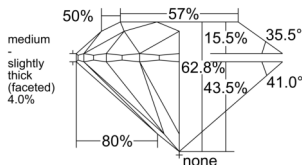

GIA®

FACSIMILE

GIA REPORT 6551554101

Verify this report at GIA.edu

GIA NATURAL DIAMOND DOSSIER®

June 24, 2026
GIA Report Number 6551554101
Shape and Cutting Style ..... Round Brilliant
Measurements ..... 5.63 - 5.67 x 3.55 mm

GRADING RESULTS

Carat Weight ..... 0.70 carat
Color Grade ..... J
Clarity Grade S11
Cut Grade ..... Excellent

ADDITIONAL GRADING INFORMATION

Polish ..... Excellent
Symmetry ..... Excellent
Fluorescence ..... Strong Blue
Clarity Characteristics ..... Cloud
Inscription(s): GIA 6551554101

PROPORTIONS

GRADING SCALES

GIA COLOR SCALE	GIA CLARITY SCALE	GIA CUT SCALE	
D	FLAWLESS	EXCELLENT	
E	INTERNALLY FLAWLESS		
F		VVS₁	VERY GOOD
G	VVS₂		
H	VS₁	GOOD	
I	VS₂		
J	S1₁	FAIR	
K	S1₂		
L	I₁	POOR	
M	I₂		
N	I₃		
O			
P			
Q			
R			
S			
T			
U			
V			
W			
X			
Y			
Z