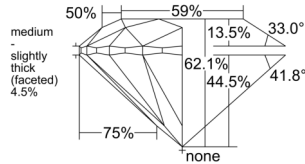

GIA®

FACSIMILE

GIA REPORT 6551548744

Verify this report at GIA.edu

GIA NATURAL DIAMOND DOSSIER®

June 24, 2026
GIA Report Number 6551548744
Shape and Cutting Style ..... Round Brilliant
Measurements ..... 5.08 - 5.10 x 3.16 mm

GRADING RESULTS

Carat Weight ..... 0.50 carat
Color Grade I
Clarity Grade VS1
Cut Grade ..... Excellent

ADDITIONAL GRADING INFORMATION

Polish ..... Excellent
Symmetry ..... Excellent
Fluorescence ..... None
Clarity Characteristics ..... Cloud, Pinpoint
Inscription(s): GIA 6551548744

PROPORTIONS

Profile to actual proportions